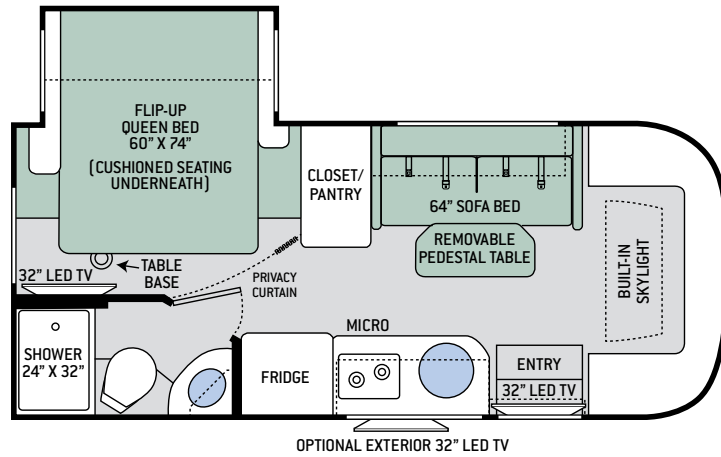

You can also find plenty of areas to relax, unwind and get a good night's rest for the next day's adventures.

23TR | COOL JAZZ | GLAZED PECAN | BEDROOM WITH QUEEN SIZE BED

23TR | COOL JAZZ | GLAZED PECAN | BEDROOM WITH 24" TV

23TR | CITRUS SPLASH | BEECHWOOD | LEATHERETTE SOFA WITH PEDESTAL TABLE CONVERTS TO SLEEPING AREA

Floor Plans

23TB

23TR

23TK

24TX

Specifications

	23TB	23TK	23TR	24TX
Chassis	Ford Transit	Ford Transit	Ford Transit	Mercedes-Benz Sprinter
Gross Vehicle (GVWR)	10,360	10,360	10,360	11,030
Gross Combined (GCWR)	13,500	13,500	13,500	15,250
Wheel Base	156"	156"	156"	170.3"
Exterior Length (w/o ladder)	23'-6"	23'-6"	23'-6"	24'-11"
Exterior Height (w/ AC)	10'-5"	10'-5"	10'-5"	10'-9"
Exterior Width (w/o mirrors)	90"	90"	90"	90"
Interior Height (living area)	80"	80"	80"	80"
Awning Size	14'	14'	14'	15'-6"
Fuel (gal)	25	25	25	25
LPG (lbs)	68	68	68	68
Fresh/Waste/Gray Water (gal)	31 / 19.5 / 37	30 / 28.5 / 19.5 & 18	31 / 28.5 / 19.5 & 18	30 / 25 / 27
Water Heater (gal)	Instant Tankless	Instant Tankless	Instant Tankless	Instant Tankless
Furnace (BTUs)	19,000	19,000	19,000	19,000
Exterior Storage Capacity (cu. ft.)	16.2	29	25.3	50.6