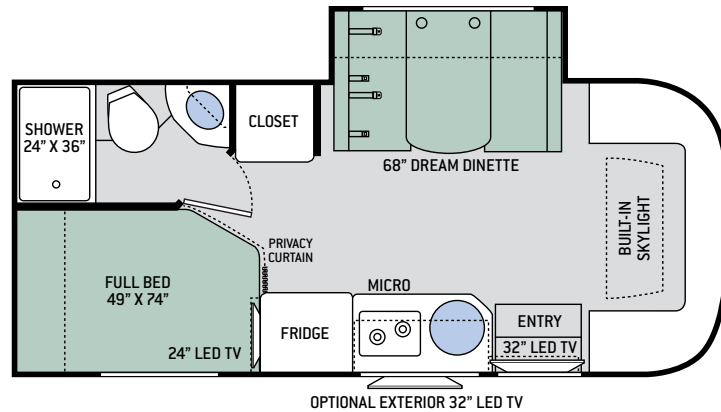

23TR | CITRUS SPLASH | BEECHWOOD | LEATHERETTE SOFA WITH PEDESTAL TABLE CONVERTS TO SLEEPING AREA

Floor Plans

23TB

23TR

23TK

24TX

Specifications

	23TB	23TK	23TR	24TX
Chassis	Ford Transit	Ford Transit	Ford Transit	Mercedes-Benz Sprinter
Gross Vehicle (GVWR)	10,360	10,360	10,360	11,030
Gross Combined (GCWR)	13,500	13,500	13,500	15,250
Wheel Base	156"	156"	156"	170.3"
Exterior Length (w/o ladder)	23'-6"	23'-6"	23'-6"	24'-11"
Exterior Height (w/ AC)	10'-5"	10'-5"	10'-5"	10'-9"
Exterior Width (w/o mirrors)	90"	90"	90"	90"
Interior Height (living area)	80"	80"	80"	80"
Awning Size	14'	14'	14'	15'-6"
Fuel (gal)	25	25	25	25
LPG (lbs)	68	68	68	68
Fresh/Waste/Gray Water (gal)	31 / 19.5 / 37	30 / 28.5 / 19.5 & 18	31 / 28.5 / 19.5 & 18	30 / 25 / 27
Water Heater (gal)	Instant Tankless	Instant Tankless	Instant Tankless	Instant Tankless
Furnace (BTUs)	19,000	19,000	19,000	19,000
Exterior Storage Capacity (cu. ft.)	16.2	29	25.3	50.6