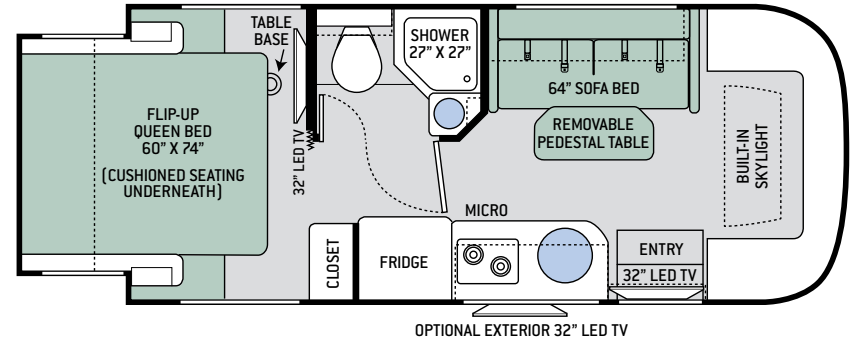

23TR | CITRUS SPLASH | BEECHWOOD | LEATHERETTE SOFA WITH PEDESTAL TABLE CONVERTS TO SLEEPING AREA

Floor Plans

23TB

23TR

23TK

24TX

Specifications

	23TB	23TK	23TR	24TX
Chassis	Ford Transit	Ford Transit	Ford Transit	Mercedes-Benz Sprinter
Gross Vehicle (GVWR)	10,360	10,360	10,360	11,030
Gross Combined (GCWR)	13,500	13,500	13,500	15,250
Wheel Base	156"	156"	156"	170.3"
Exterior Length (w/o ladder)	23'-6"	23'-6"	23'-6"	24'-11"
Exterior Height (w/ AC)	10'-5"	10'-5"	10'-5"	10'-9"
Exterior Width (w/o mirrors)	90"	90"	90"	90"
Interior Height (living area)	80"	80"	80"	80"
Awning Size	14'	14'	14'	15'-6"
Fuel (gal)	25	25	25	25
LPG (lbs)	68	68	68	68
Fresh/Waste/Gray Water (gal)	31 / 19.5 / 37	30 / 28.5 / 19.5 & 18	31 / 28.5 / 19.5 & 18	30 / 25 / 27
Water Heater (gal)	Instant Tankless	Instant Tankless	Instant Tankless	Instant Tankless
Furnace (BTUs)	19,000	19,000	19,000	19,000
Exterior Storage Capacity (cu. ft.)	16.2	29	25.3	50.6