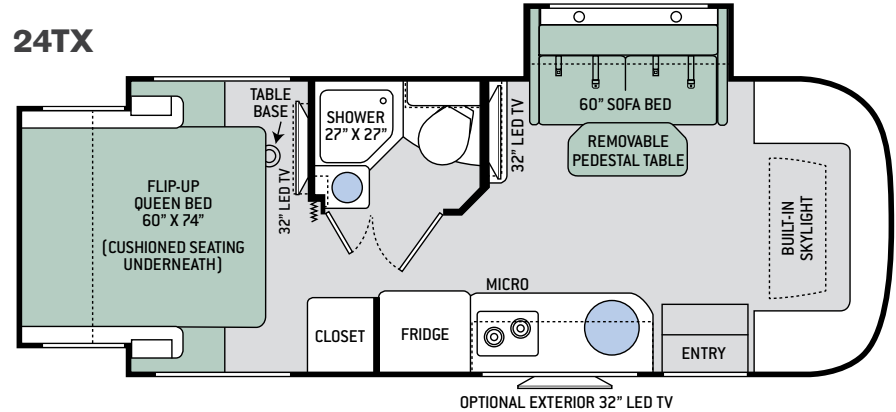

23TR | CITRUS SPLASH | BEECHWOOD | LEATHERETTE SOFA WITH PEDESTAL TABLE CONVERTS TO SLEEPING AREA

Floor Plans

23TB

23TR

23TK

24TX

Specifications

	23TB	23TK	23TR	24TX
Chassis	Ford Transit	Ford Transit	Ford Transit	Mercedes-Benz Sprinter
Gross Vehicle (GVWR)	10,360	10,360	10,360	11,030
Gross Combined (GCWR)	13,500	13,500	13,500	15,250
Wheel Base	156"	156"	156"	170.3"
Exterior Length (w/o ladder)	23'-6"	23'-6"	23'-6"	24'-11"
Exterior Height (w/ AC)	10'-5"	10'-5"	10'-5"	10'-9"
Exterior Width (w/o mirrors)	90"	90"	90"	90"
Interior Height (living area)	80"	80"	80"	80"
Awning Size	14'	14'	14'	15'-6"
Fuel (gal)	25	25	25	25
LPG (lbs)	68	68	68	68
Fresh/Waste/Gray Water (gal)	31 / 19.5 / 37	30 / 28.5 / 19.5 & 18	31 / 28.5 / 19.5 & 18	30 / 25 / 27
Water Heater (gal)	Instant Tankless	Instant Tankless	Instant Tankless	Instant Tankless
Furnace (BTUs)	19,000	19,000	19,000	19,000
Exterior Storage Capacity (cu. ft.)	16.2	29	25.3	50.6